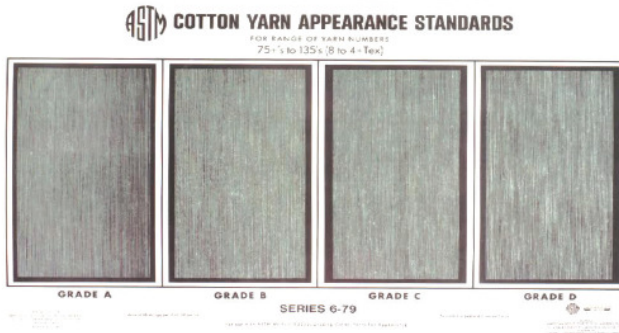

Grades A, B, C, D (mounted). Specify No. 1-12, 12-24, 24-36, 36-50, 50-75, or 75-135 (English cotton count). Priced Individually.

**SIZE**

**WEIGHT** 1.2 kg / 2.5 lbs

**DIMENSIONS** 635 mm (w) x 10 mm (d) x 380 mm (h) /  
25 in (w) x 0.4 in (d) x 15 in (h)

**ORDERING INFORMATION**

202059 Standards 1-12 count

202058 Standards 12-24 count

202057 Standards 24-36 count

202056 Standards 36-50 count

202055 Standards 50-75 count

202054 Standards 75-135 count

**STANDARDS:**